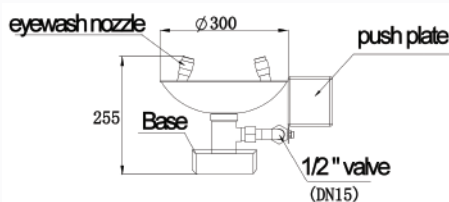

ABS WALL MOUNTED EYEWASH MODEL NO. EWWM-ABS-1

Patron ABS Wall-Mounted Eye Wash ensures rapid and efficient emergency eye irrigation. Compact, durable, and user-friendly, its space-saving design makes it ideal for quick access in laboratories and industrial environments. With a gentle water flow, it effectively flushes contaminants, complying with safety standards for swift and reliable eye care

SPECIFICATION

- Material: ABS Plastic
- Inlet Connection Size & Type : 1/2" NPT (Female Thread)
- Eye Wash Operation : Hand Push
- Supply Pressure : 2 Bar Minimum~0.45 bar maximum
- Flow At Operation Pressure : > 12 liters/Minute
- Working Condition : Working Source temperature : 5-35°C,
Air Temperature : 5-35°C

COLOUR	PACKING	DIMENSION
YELLOW	1 PC/CTN	L: 320 MM B: 320 MM H: 165 MM
WEIGHT	HS CODE	ORIGIN
1.35 KGS	39203090	China