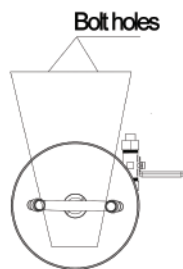

SPECIFICATION

- Material: ABS Plastic
- Inlet Connection Size & Type : 1/2" NPT (Female Thread)
- Eye Wash Operation : Hand Push
- Supply Pressure : 2 Bar Minimum~0.45 bar maximum
- Flow At Operation Pressure : > 12 liters/Minute
- Working Condition : Working Source temperature : 5-35°C,
Air Temperature : 5-35°C

COLOUR	PACKING	DIMENSION
YELLOW	1 PC/CTN	L: 320 MM B: 320 MM H: 165 MM
WEIGHT	HS CODE	ORIGIN
1.35 KGS	39203090	China