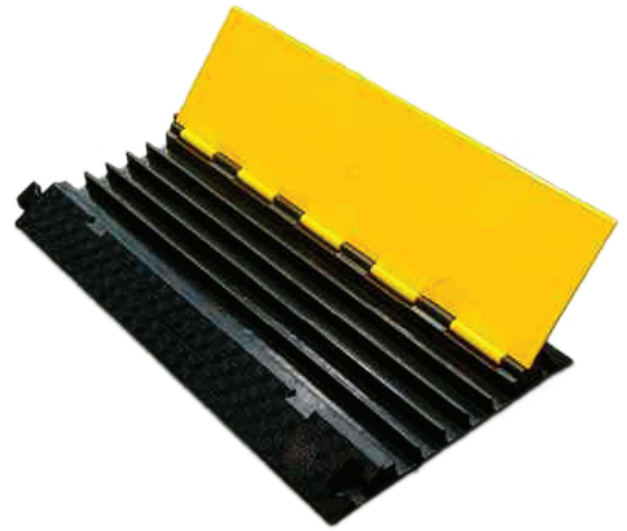

FIVE CHANNEL CABLE PROTECTOR

DESCRIPTION:

FIVE Channel Cable Protector:
Protect your cables from damage and prevent tripping hazards with our durable and easy-to-install cable protector. Designed for use in high-traffic areas, events, and construction sites, this protector features a single channel to securely house cables while enhancing visibility with its bright yellow color.

MODEL: TS859

MODEL	TS859
COLOR	BLACK & YELLOW
SIZE	900 x 330 x 30 mm
CHANNEL SIZE	30 x 20 mm
MATERIAL	RUBBER / PLASTIC
WEIGHT	17 KGS
PACKING	1 PCS / 1 BAG
ORIGIN	CHINA