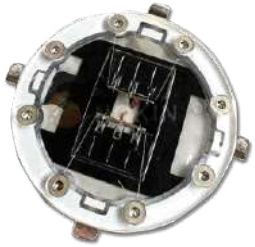

TRAFFIC ROAD STUD

TS 805