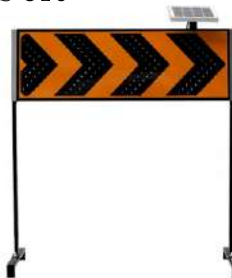

1 PCS / BOX

2 LIGHT TRAFFIC LIGHT

SIZE : 300 MM 2 ASPECT
MADE IN CHINA

TS 816