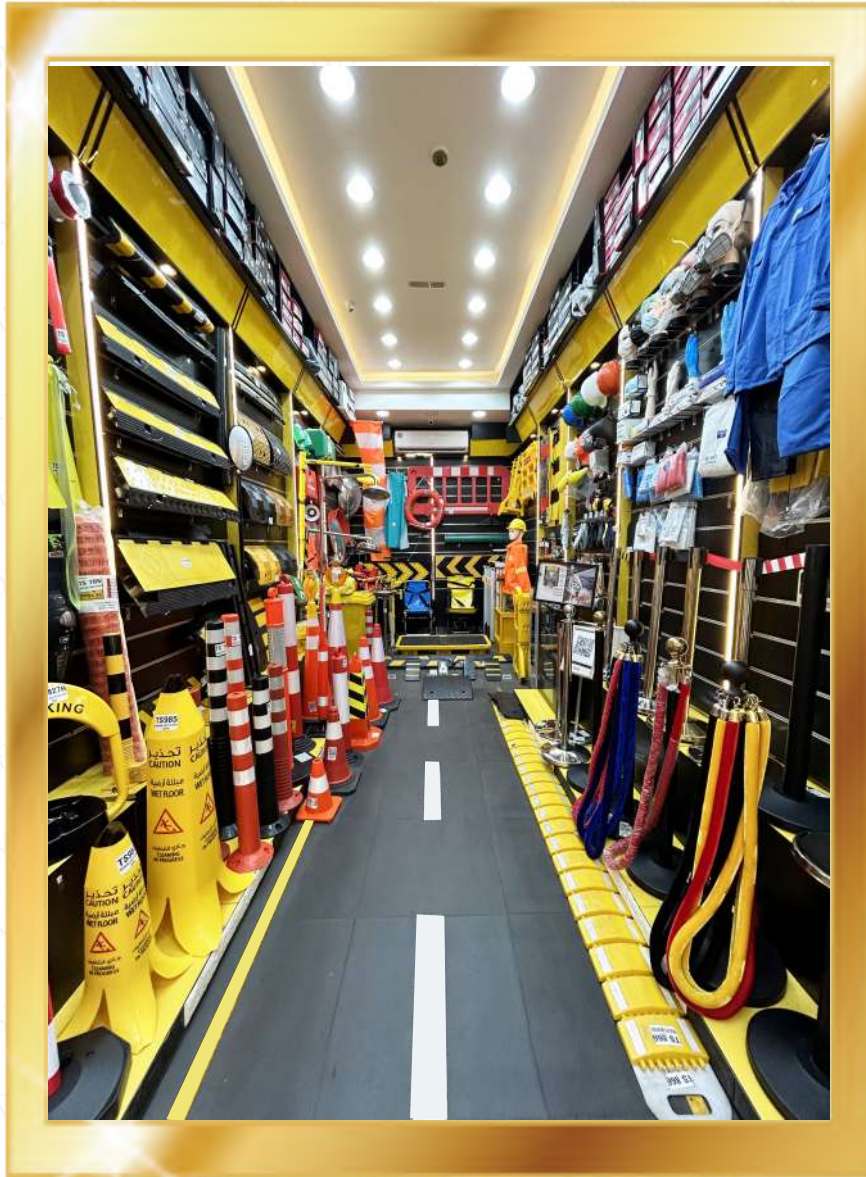

PATRON SAFETY
 AUTOMATION

STOCKIST

PATRON
WALK FEARLESS

SAFE AND SAFE
SINCE 2002

ESTD 2002

export
WORLDWIDE

STOCK AVAILABLE

OUR SHOWROOM